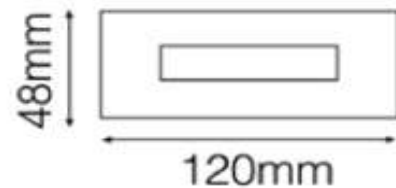

Remarks:-

Address: Plot #7 Saroorpur-Nangla Industrial Area,Ballabgarh-Sohna Road,Faridabad-121005

Email: info@sovitron.com